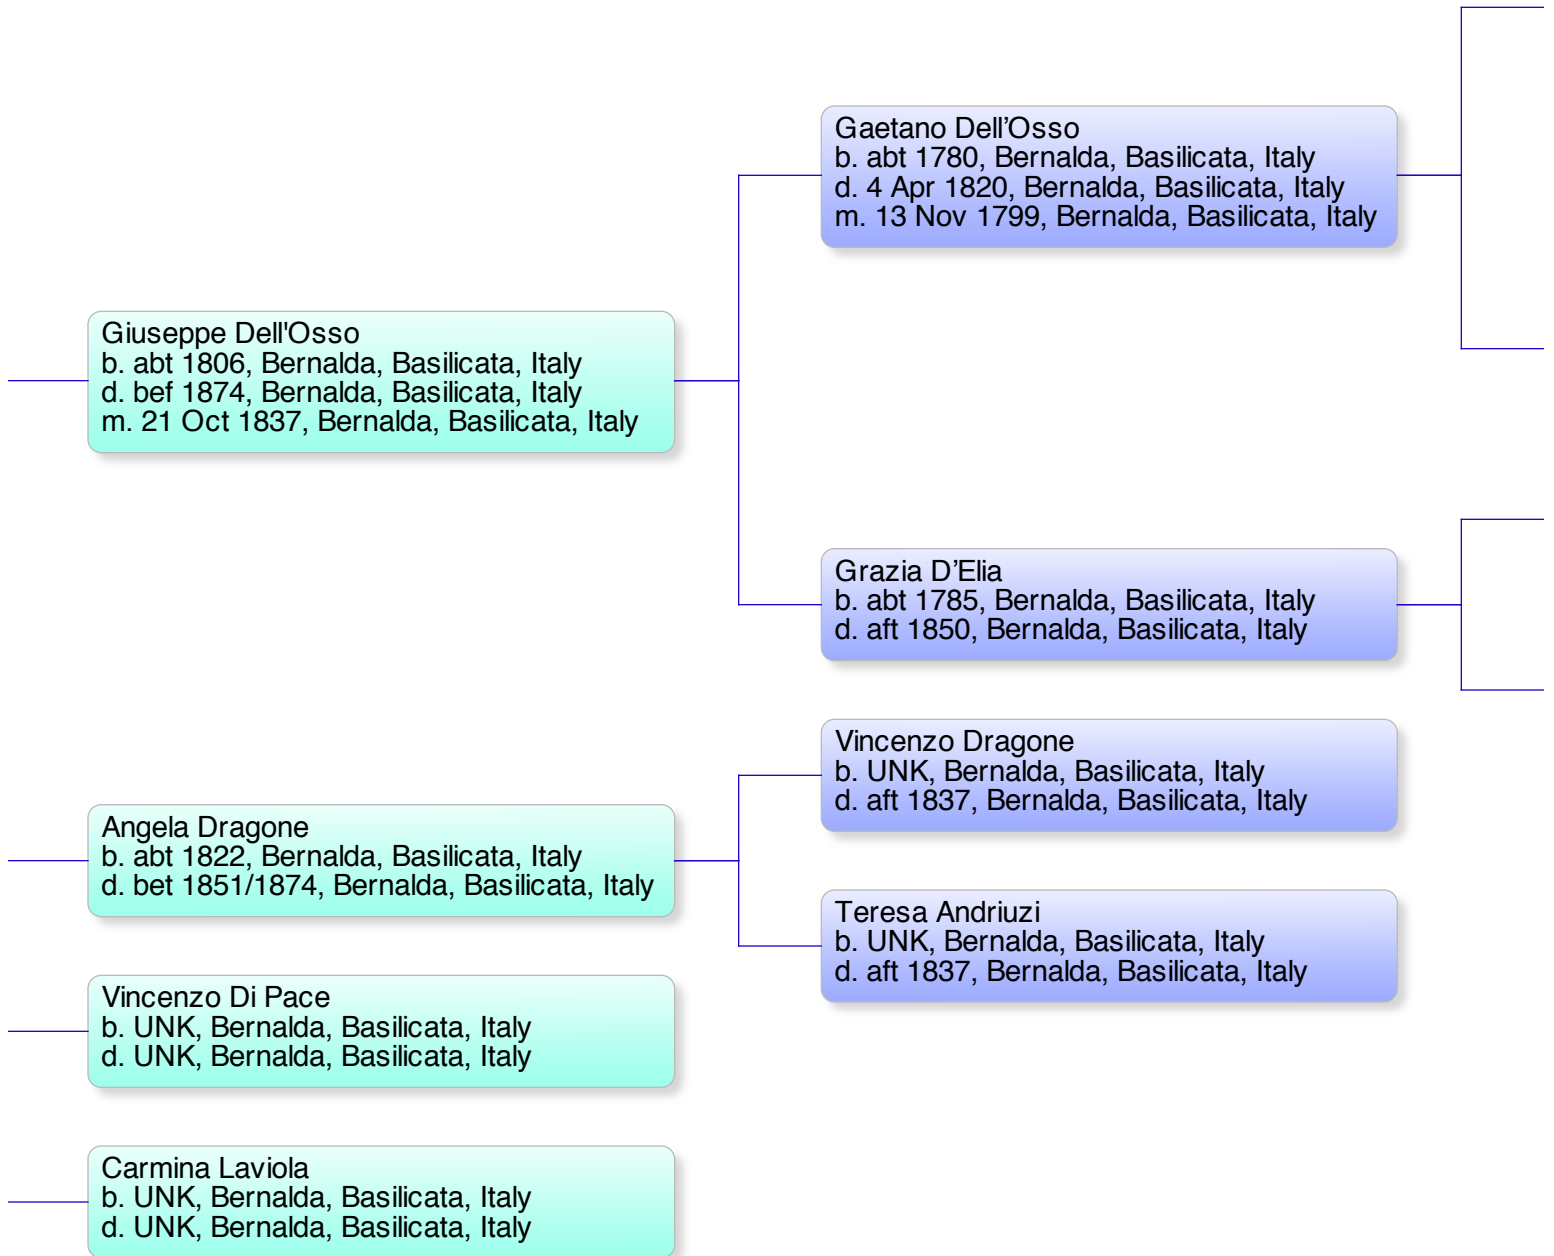

Dott Giuseppe Rodolfo Dell'Osso
b. 20 Nov 1951, Bernalda, Basilicata, Italy

Bernardino Dell'Osso
b. 2 Aug 1918, Bernalda, Basilicata, Italy
d. 15 Apr 2000, Bari, Puglia, Italy
m. 24 Jul 1946, Sogliano di Lecce, Italy

Antonietta Gerardi
b. 15 Oct 1920, Sogliano (Lecce), Puglia, Italy
d. 10 Jun 1990, Milano, Italy

eppe Rodolfo Dell'Osso's Pedigree (

Chart

Giovanni Battista "Giambattista" Dell'Osso
b. abt 1660, Bernalda, Basilicata, Italy
d. aft 1706, Bernalda, Basilicata, Italy
m. UNK, Bernalda, Basilicata, Italy

GB_w GBDO_wS
b. abt 1665, Bernalda, Basilicata, Italy
d. aft 1706, Bernalda, Basilicata, Italy

© LF Dell'Osso

Date Constructed: 13 Jul 2013; Latest Revision: 13 Jul 2013

Prepared by: L.F. Dell'Osso

Research: L.F. Dell'Osso, Antonio Salfi, Charlene Morse

Sources: Birth, Marriage, and Death Records of Bernalda, MT, Italy

Other Sources: Church Baptismal, Marriage, and Death Records and Living Relatives