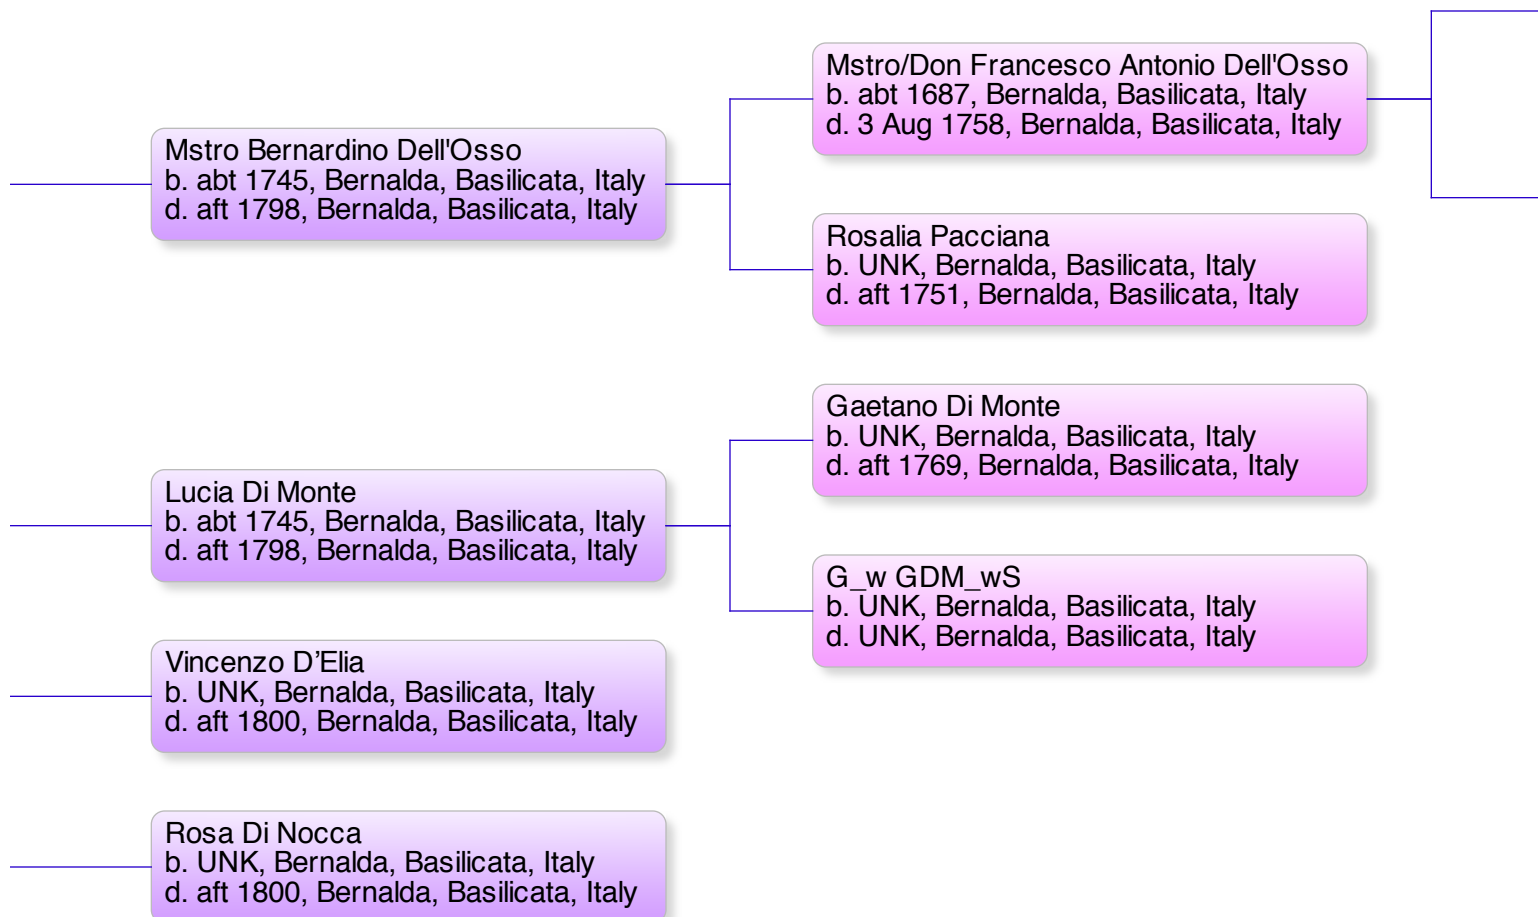

Dott Giuseppe Rodolfo Dell'Osso
b. 20 Nov 1951, Bernalda, Basilicata, Italy

Bernardino Dell'Osso
b. 2 Aug 1918, Bernalda, Basilicata, Italy
d. 15 Apr 2000, Bari, Puglia, Italy
m. 24 Jul 1946, Sogliano di Lecce, Italy

Antonietta Gerardi
b. 15 Oct 1920, Sogliano (Lecce), Puglia, Italy
d. 10 Jun 1990, Milano, Italy

eppe Rodolfo Dell'Osso's Pedigree (

Chart

Giovanni Battista "Giambattista" Dell'Osso
b. abt 1660, Bernalda, Basilicata, Italy
d. aft 1706, Bernalda, Basilicata, Italy
m. UNK, Bernalda, Basilicata, Italy

GB_w GBDO_wS
b. abt 1665, Bernalda, Basilicata, Italy
d. aft 1706, Bernalda, Basilicata, Italy

© LF Dell'Osso

Date Constructed: 13 Jul 2013; Latest Revision: 13 Jul 2013

Prepared by: L.F. Dell'Osso

Research: L.F. Dell'Osso, Antonio Salfi, Charlene Morse

Sources: Birth, Marriage, and Death Records of Bernalda, MT, Italy

Other Sources: Church Baptismal, Marriage, and Death Records and Living Relatives