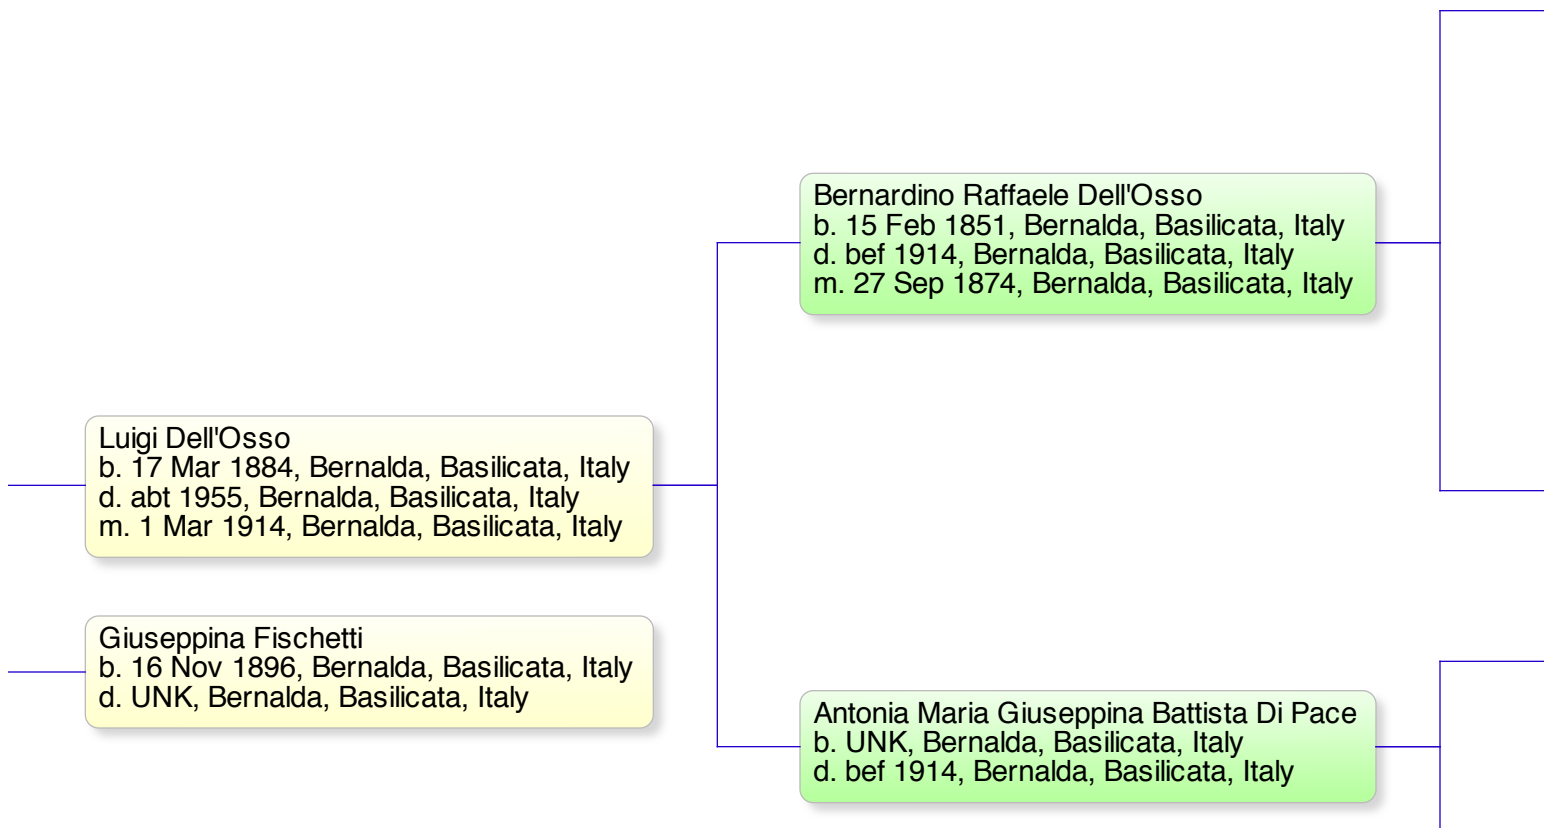

Dott Giuseppe Rodolfo Dell'Osso
b. 20 Nov 1951, Bernalda, Basilicata, Italy

Bernardino Dell'Osso
b. 2 Aug 1918, Bernalda, Basilicata, Italy
d. 15 Apr 2000, Bari, Puglia, Italy
m. 24 Jul 1946, Sogliano di Lecce, Italy

Antonietta Gerardi
b. 15 Oct 1920, Sogliano (Lecce), Puglia, Italy
d. 10 Jun 1990, Milano, Italy

eppe Rodolfo Dell'Osso's Pedigree (

Chart

Giovanni Battista "Giambattista" Dell'Osso
b. abt 1660, Bernalda, Basilicata, Italy
d. aft 1706, Bernalda, Basilicata, Italy
m. UNK, Bernalda, Basilicata, Italy

GB_w GBDO_wS
b. abt 1665, Bernalda, Basilicata, Italy
d. aft 1706, Bernalda, Basilicata, Italy

© LF Dell'Osso

Date Constructed: 13 Jul 2013; Latest Revision: 13 Jul 2013

Prepared by: L.F. Dell'Osso

Research: L.F. Dell'Osso, Antonio Salfi, Charlene Morse

Sources: Birth, Marriage, and Death Records of Bernalda, MT, Italy

Other Sources: Church Baptismal, Marriage, and Death Records and Living Relatives